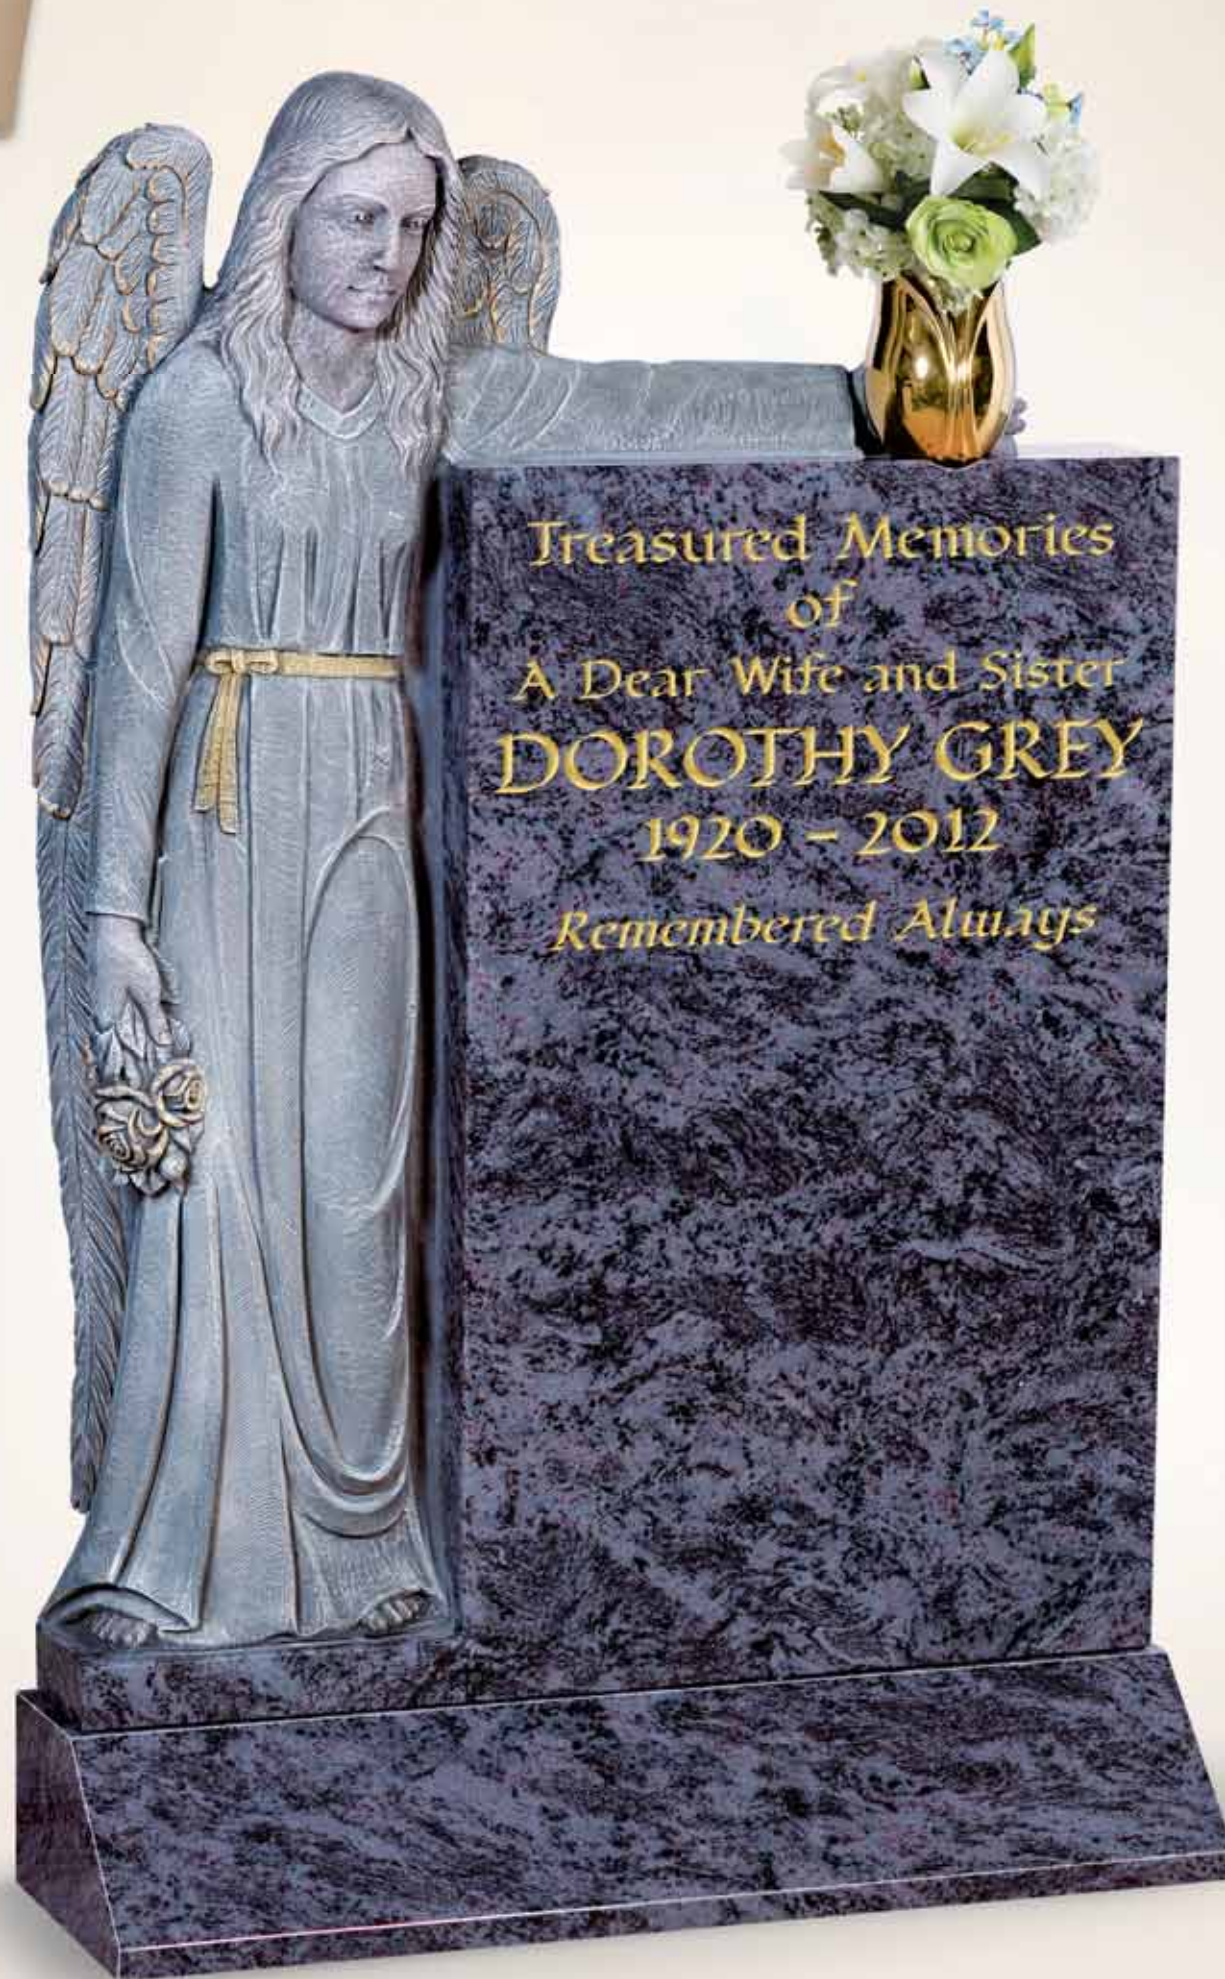

INCLUDES AUTHENTICITY
PACKAGE & CERTIFICATE

See introduction

VS04-WHITE