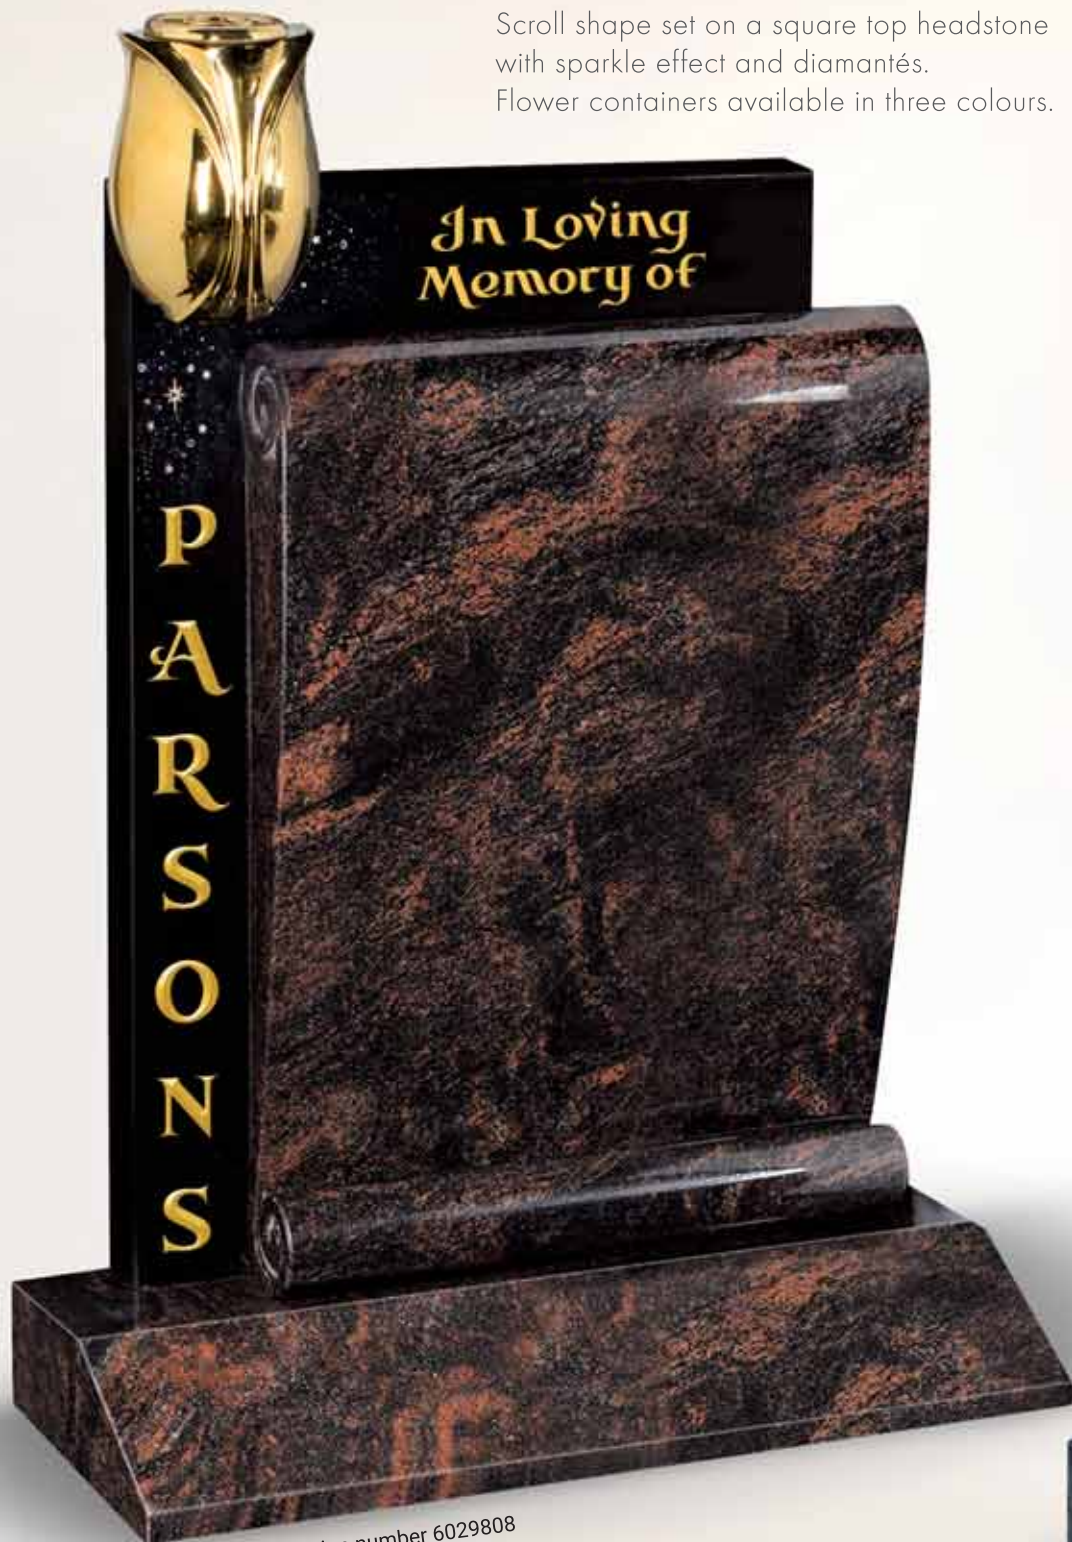

INCLUDES AUTHENTICITY
PACKAGE & CERTIFICATE

See introduction

BL152

AURORA AND JET BLACK

Scroll shape set on a square top headstone
with sparkle effect and diamantés.

Flower containers available in three colours.