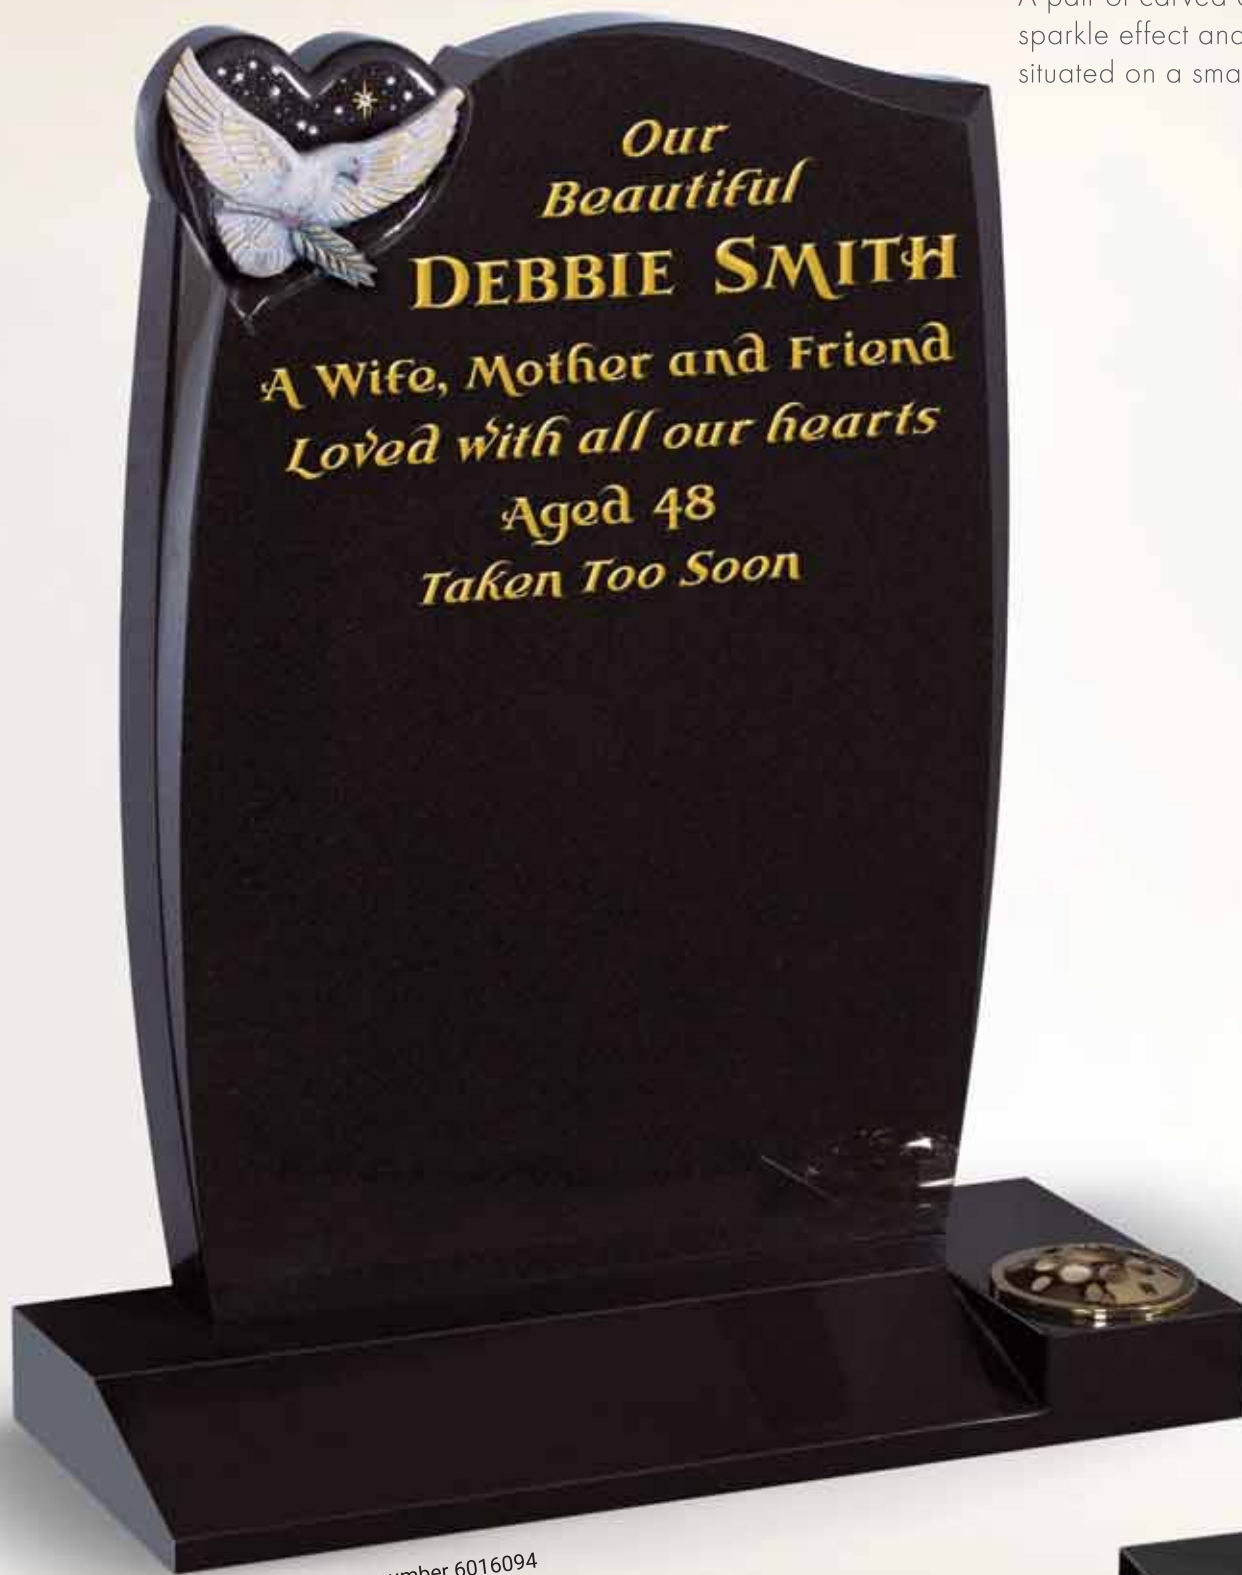

THE BIRD CHAPTER

INCLUDES AUTHENTICITY
PACKAGE & CERTIFICATE

See Introduction

BL48

JET BLACK

A pair of carved doves,
sparkle effect and diamantés
situated on a small bullnosed heart.

© Registered design number 6016094