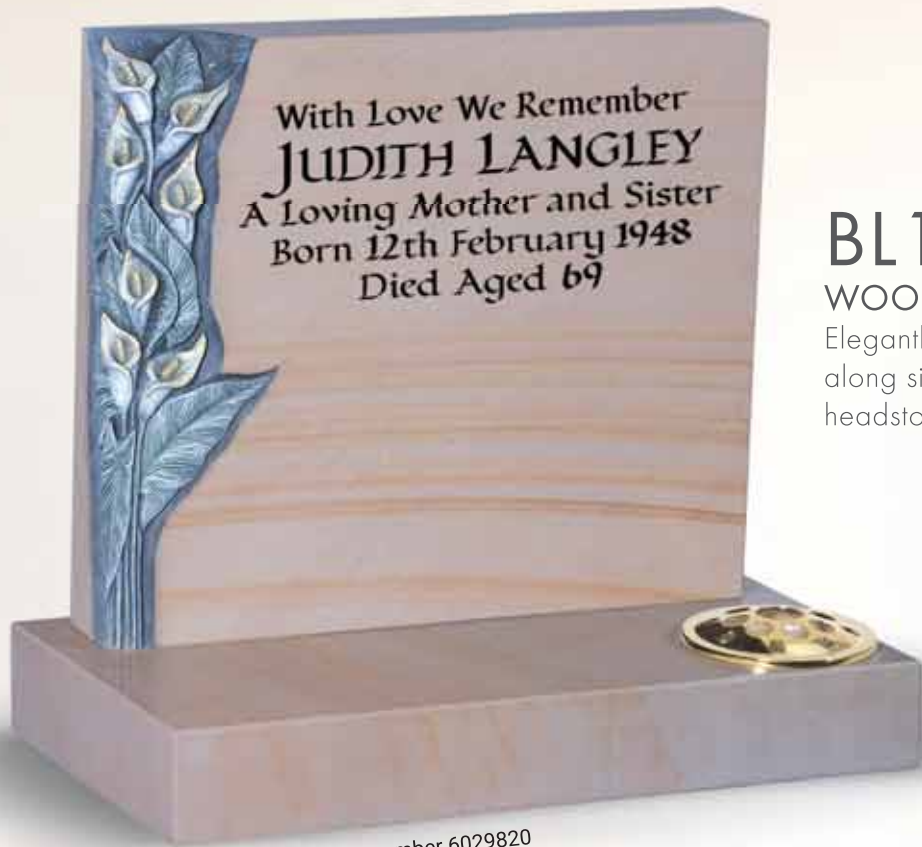

© Registered design number 6034544

BL170

JET BLACK

A pair of carved doves, sparkle etched effect and diamantés situated on a small bullnosed heart.

© Registered design number 6029818

BL172

JET BLACK

A ceramic dove with sparkle etched effect and diamantés along with flower container in each top corner.

© Registered design number 6029819

INCLUDES AUTHENTICITY
PACKAGE & CERTIFICATE

See introduction

© Registered design number 6029820

BL173

WOODLAND

Elegantly carved lilies
along side edge of
headstone.

© Registered design number 6034545