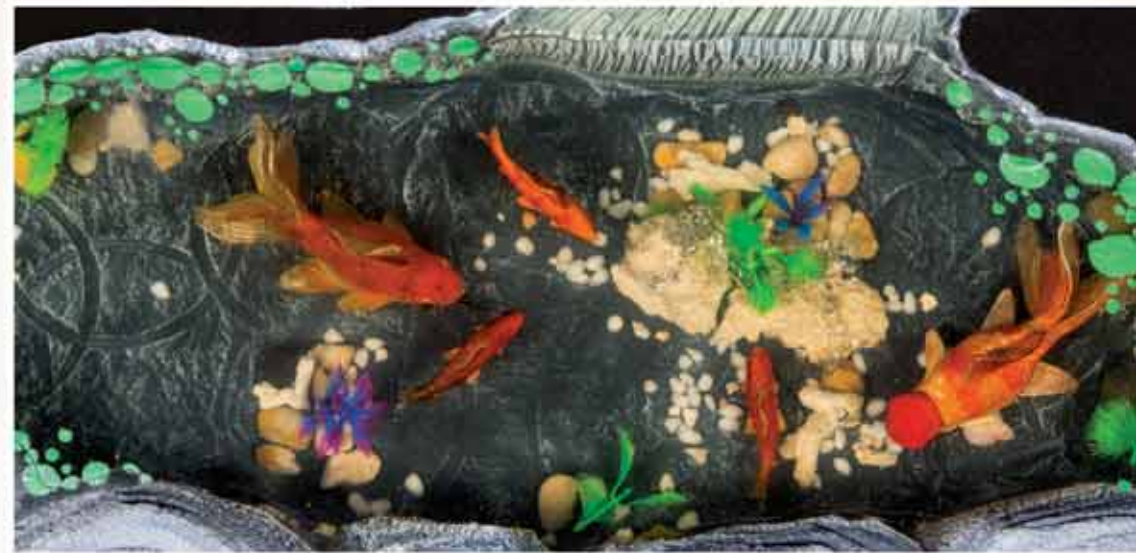

Carved cherub holding roses on a
cloud situated in the top corner of
the headstone.

INCLUDES AUTHENTICITY
PACKAGE & CERTIFICATE

See Introduction

© Registered design number 6034552

BL197

JET BLACK

Beautiful bridge with carved waterfall
and unique pond scene
set in the surround.