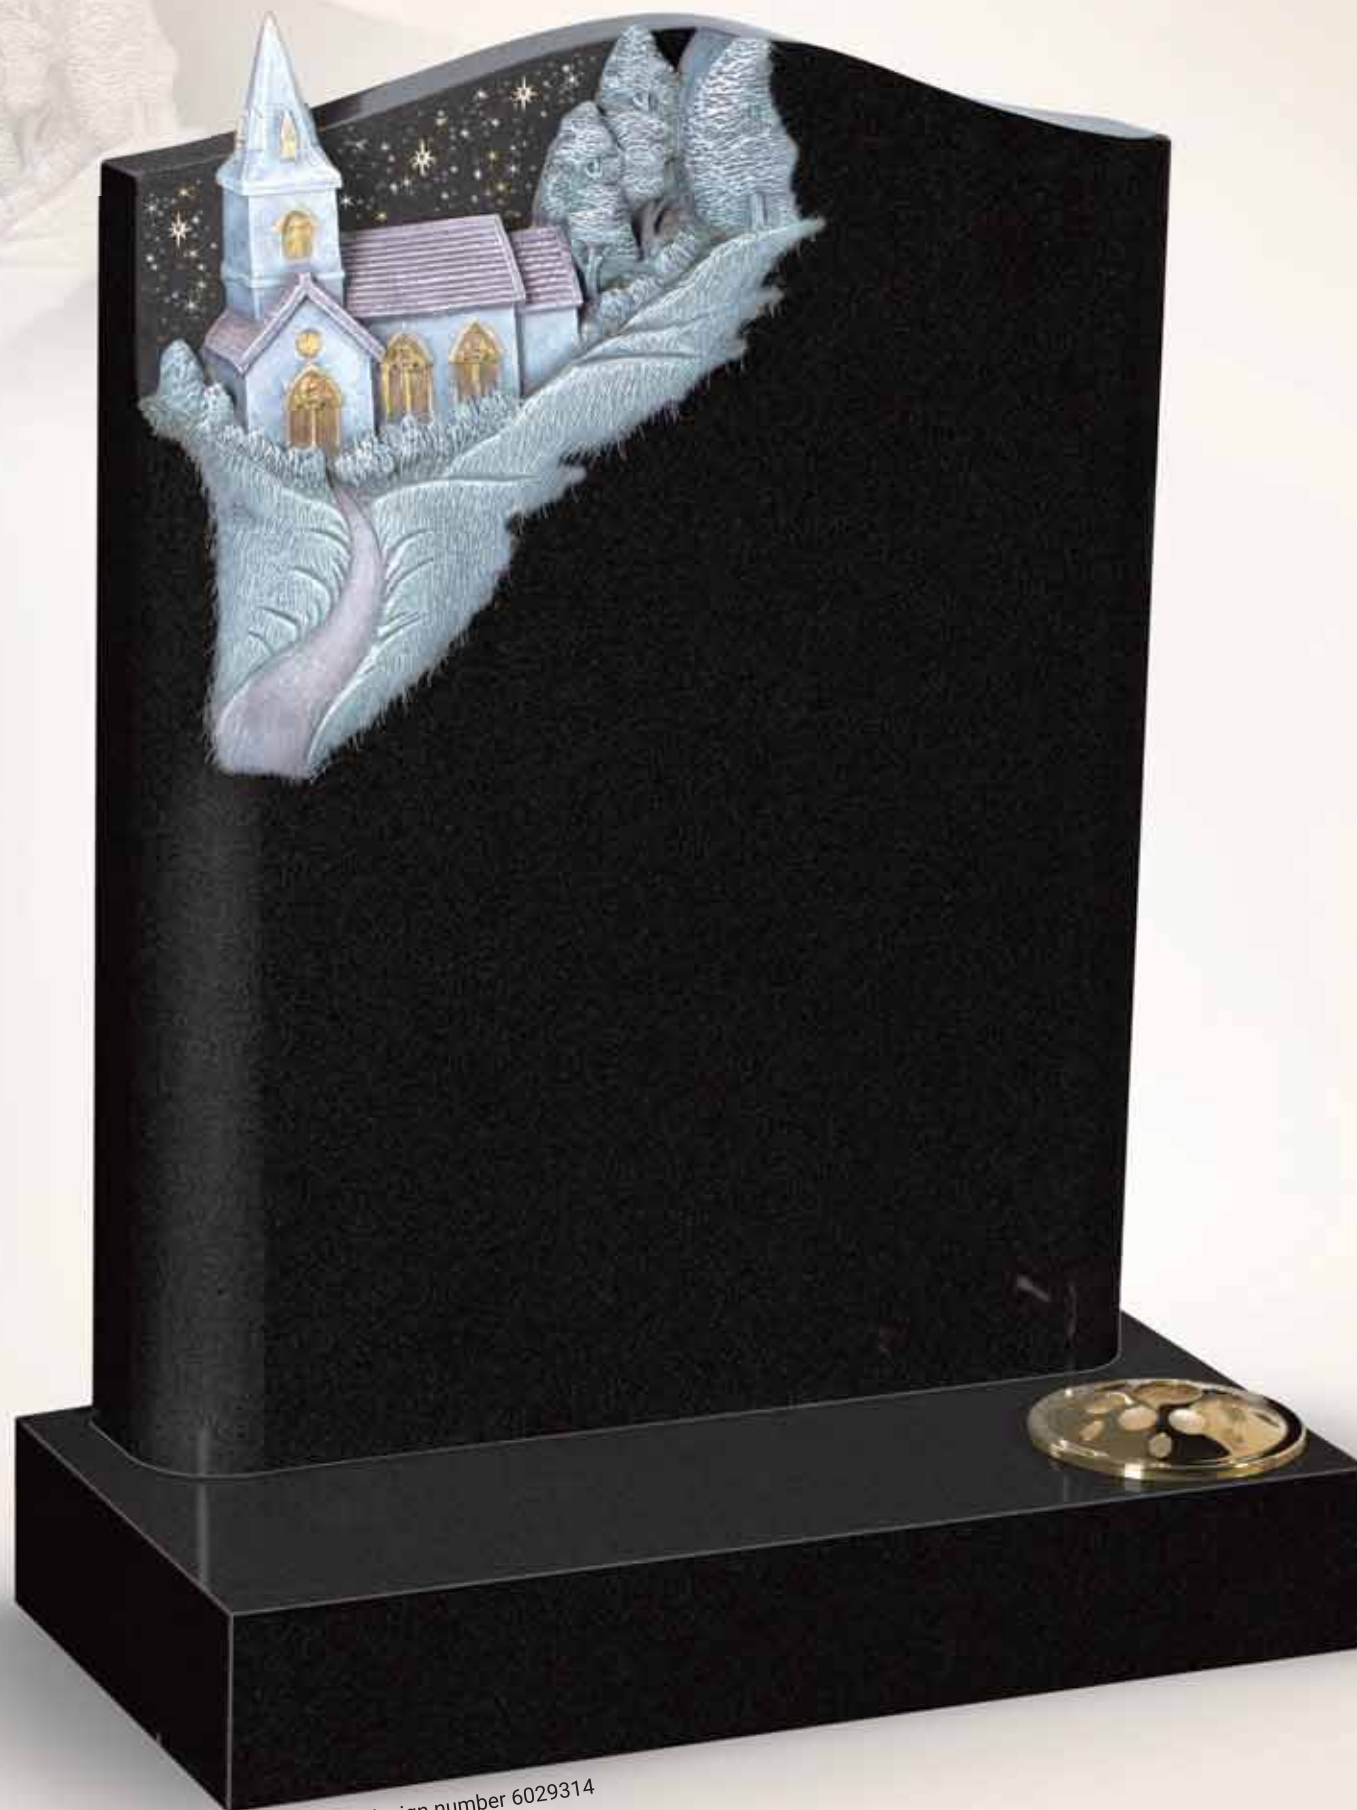

INCLUDES AUTHENTICITY
PACKAGE & CERTIFICATE

See introduction

© Registered design number 6029314