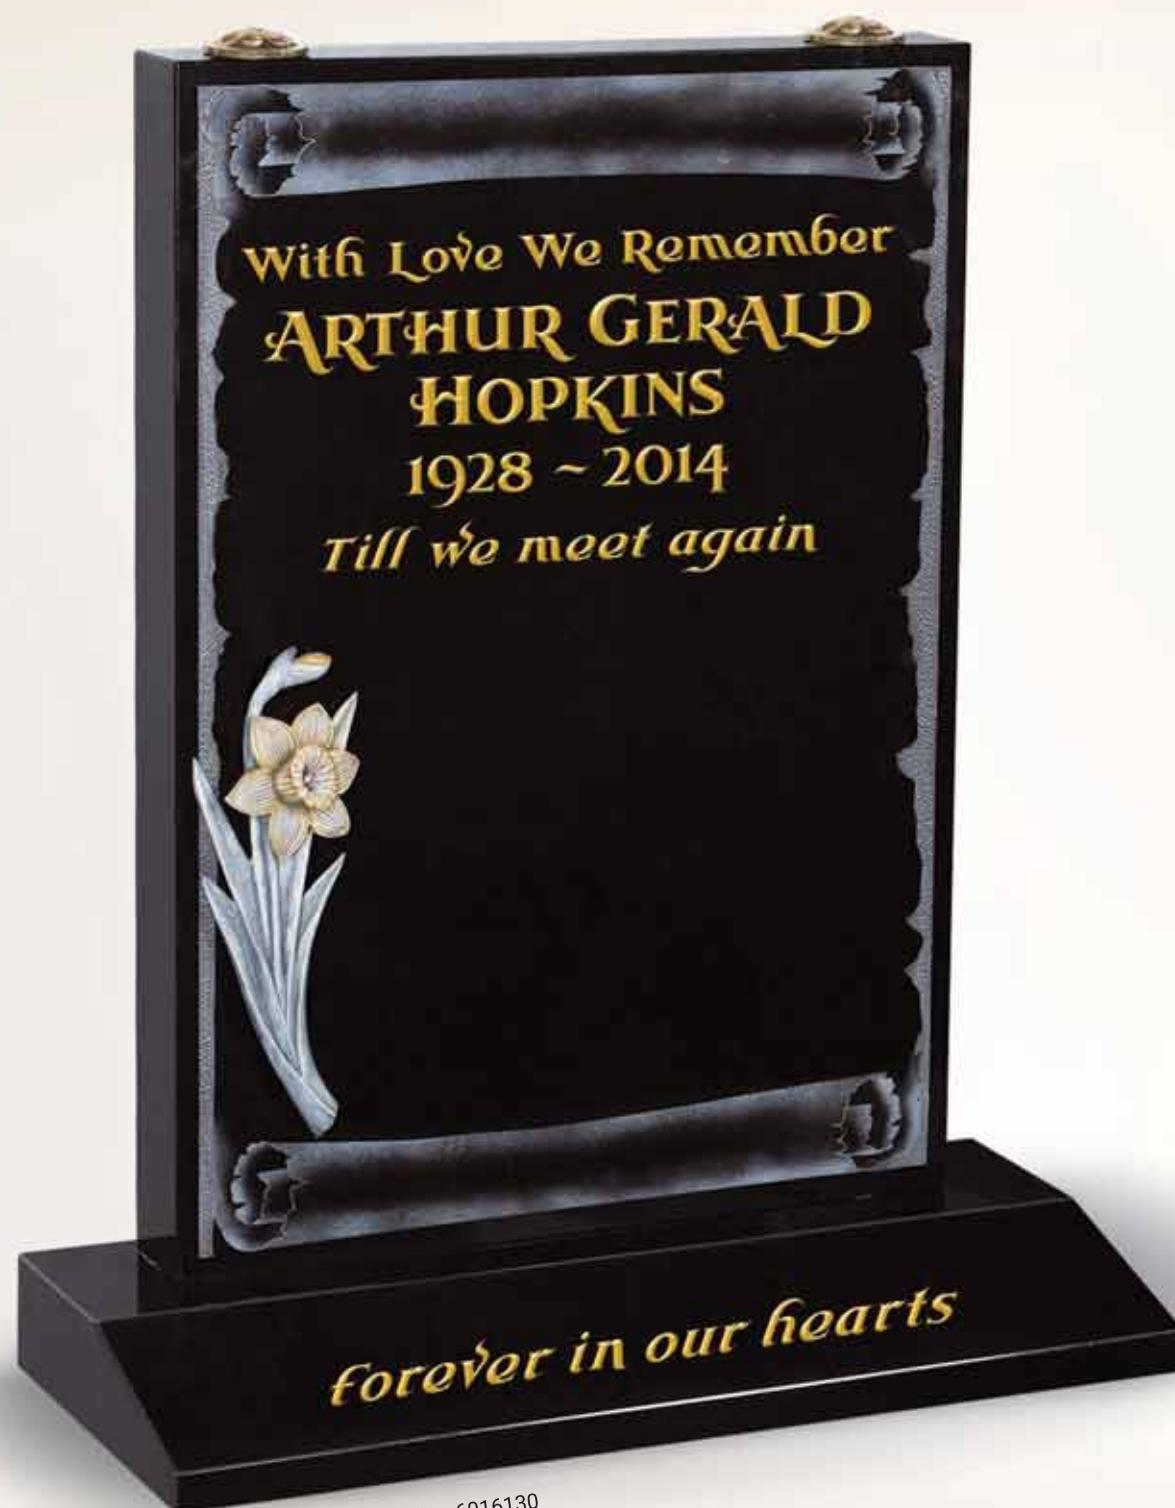

© Registered design number 6016130

BL70

JET BLACK

Sandblasted scroll effect with agglomerate daffodil design with full splayed base enabling flower vases on top of headstone.

BL71

JET BLACK

Sandblasted scroll effect with agglomerate daffodil and feather quill with full splayed base enabling flower vases on top of headstone.