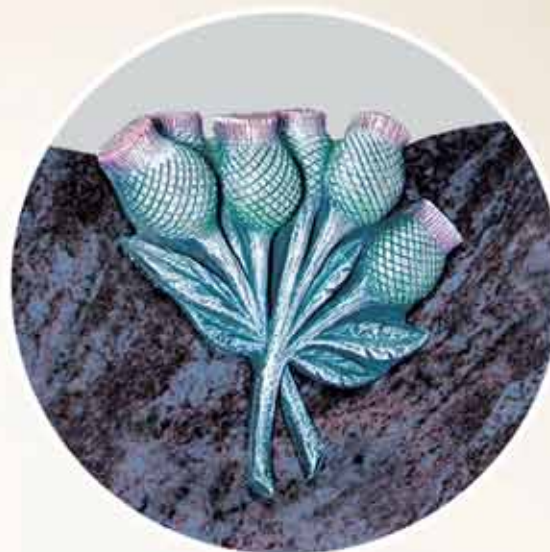

INCLUDES AUTHENTICITY
PACKAGE & CERTIFICATE

See introduction

© Registered design number 6028962

BL25

TROPICAL GREEN

Delicately carved shamrock design
set on a heart and scroll shaped
headstone.

BL26

SILK BLUE