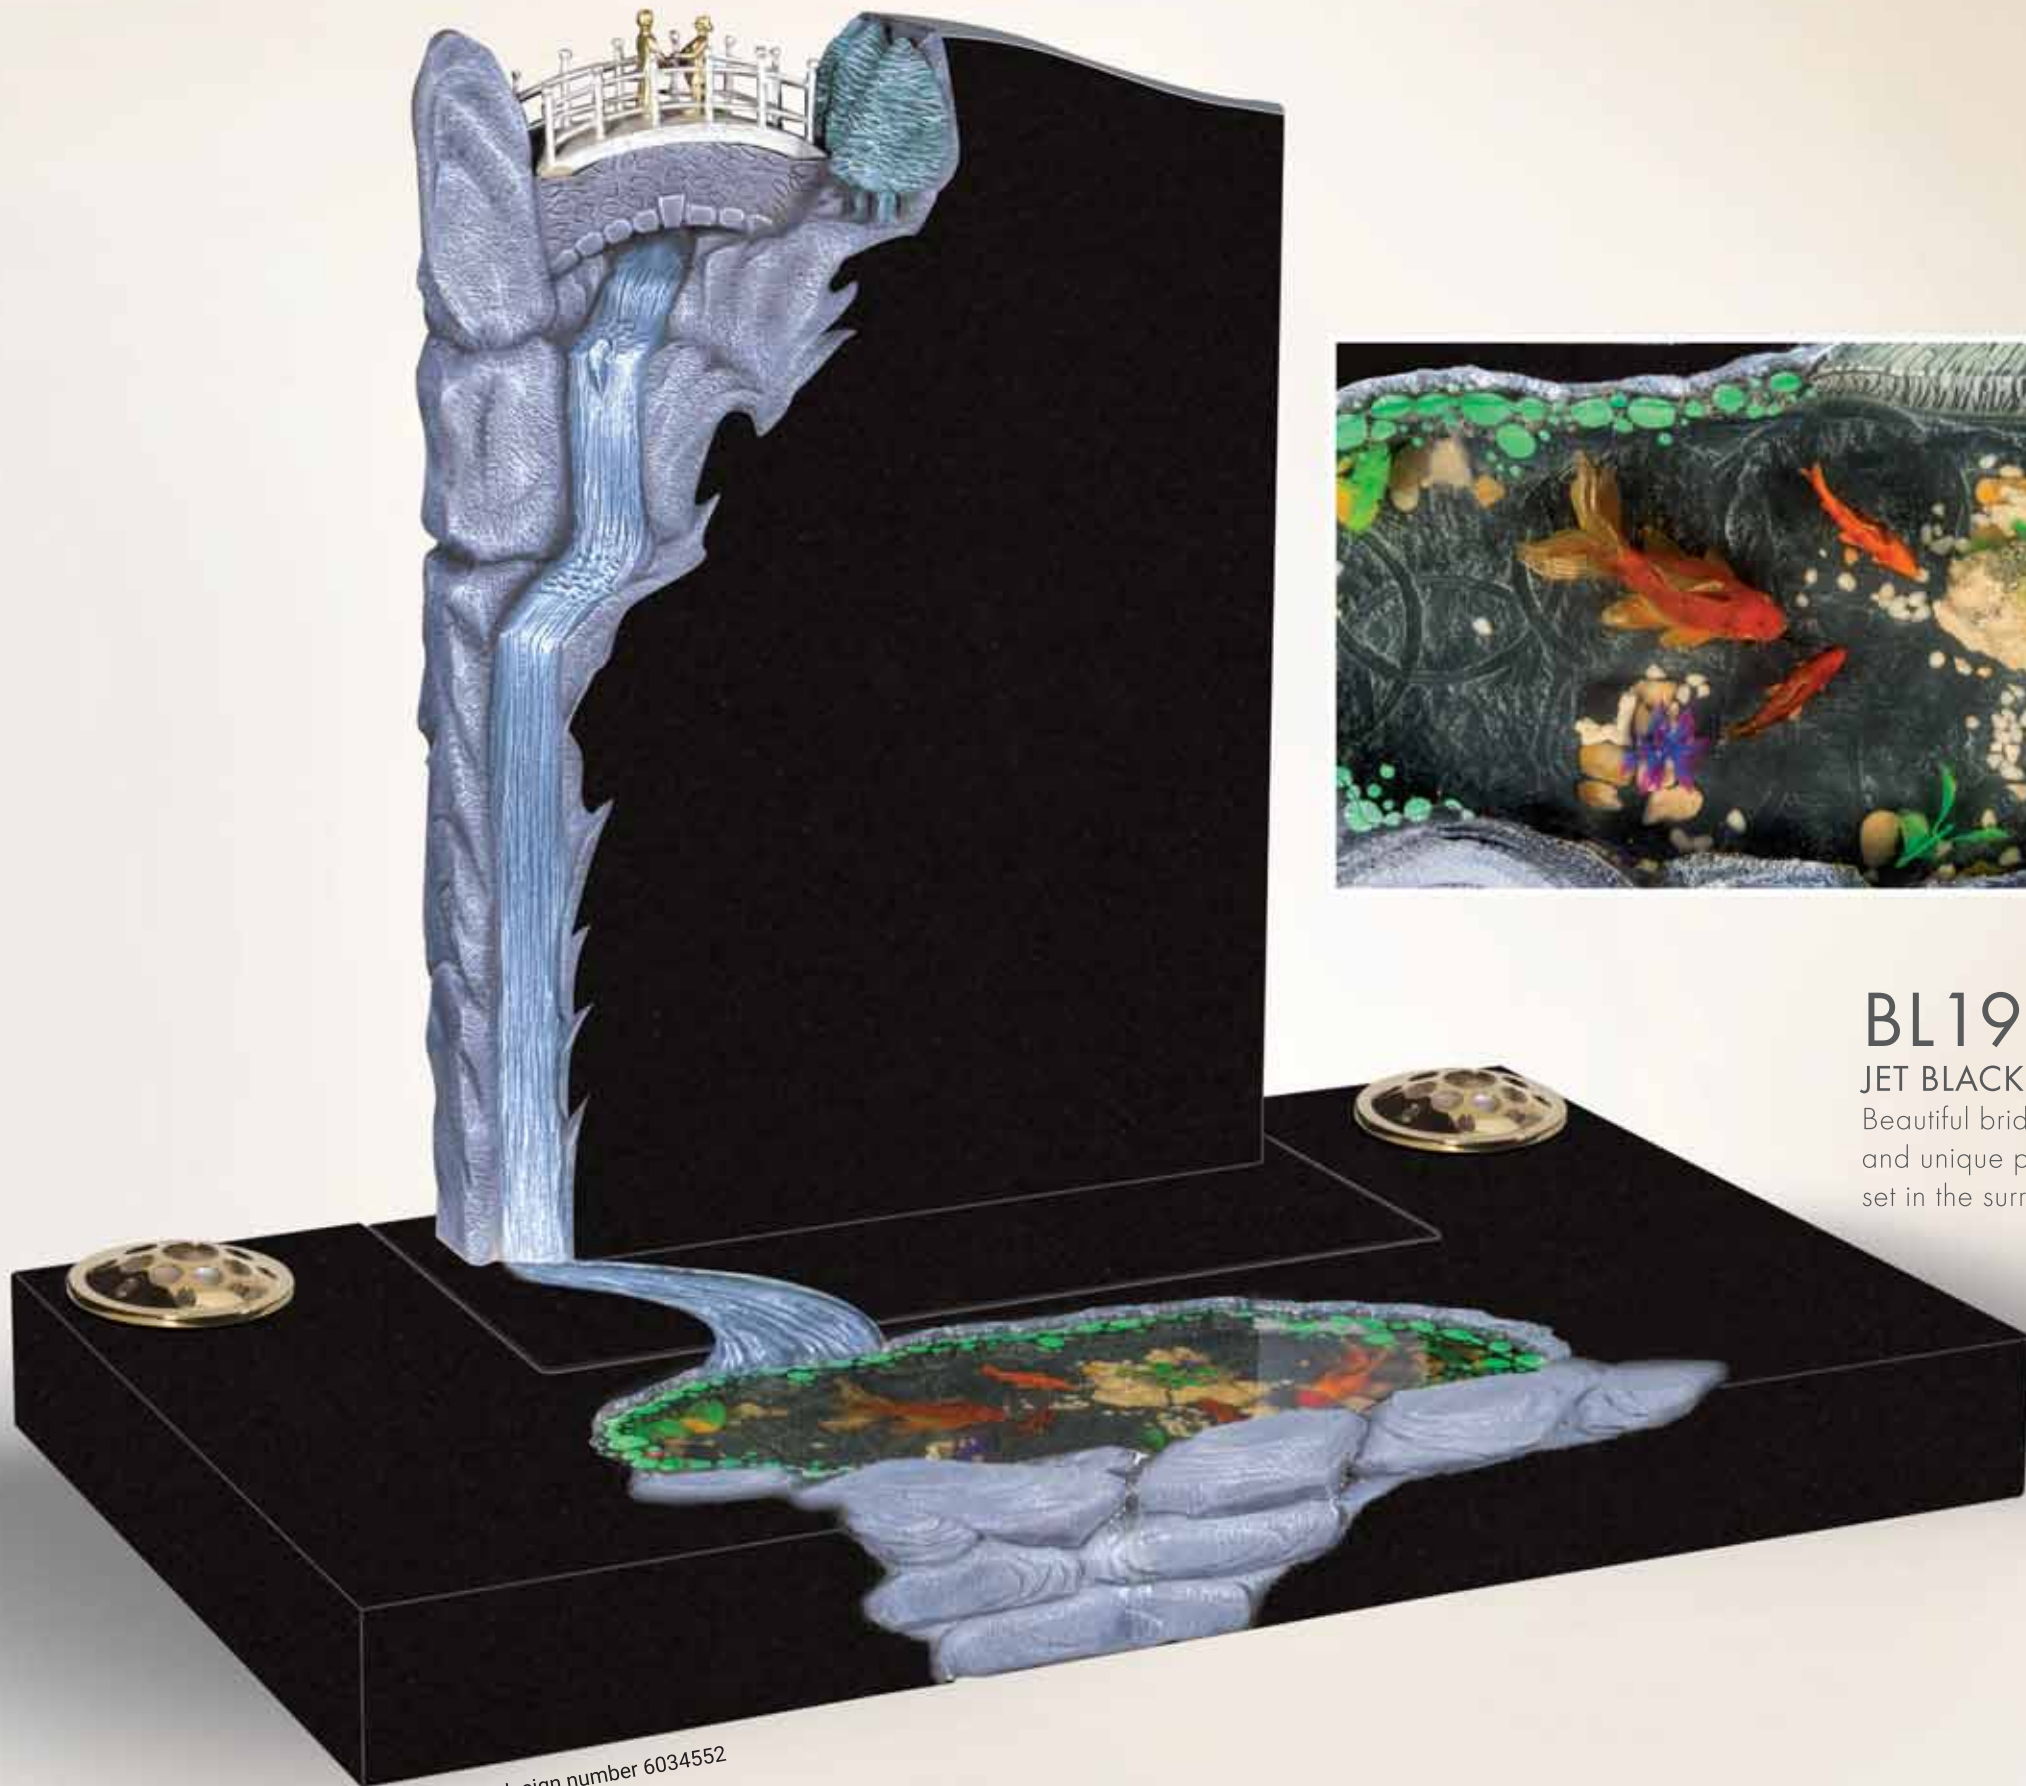

See introduction

© Registered design number 6029833

BL195

PIETRA DI CREMA

Stunning carved weeping angel
holding a golden rose.

© Registered design number 6029834

BL196

PIETRA DI CREMA

Carved cherub holding roses on a
cloud situated in the top corner of
the headstone.

INCLUDES AUTHENTICITY
PACKAGE & CERTIFICATE

See Introduction

© Registered design number 6034552

BL197

JET BLACK

Beautiful bridge with carved waterfall
and unique pond scene
set in the surround.